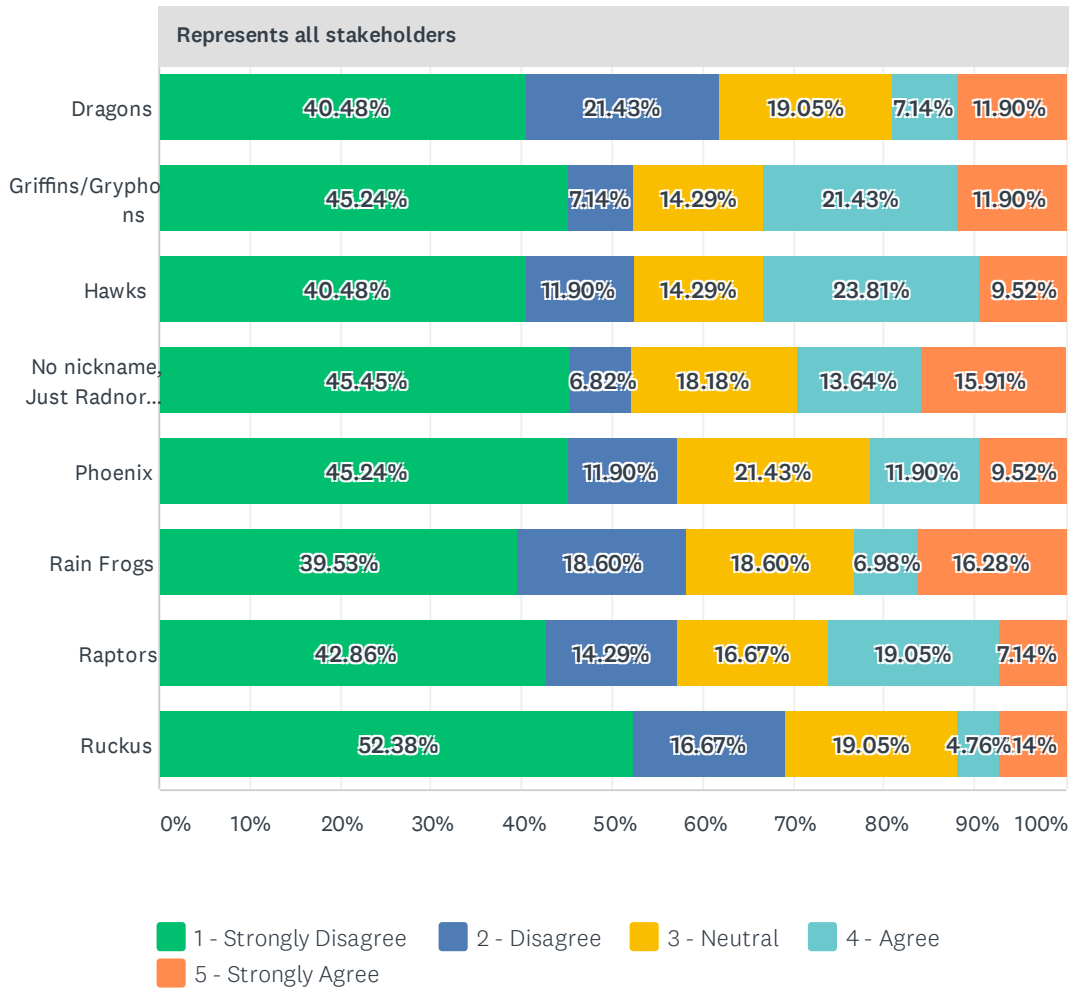

Q4 Please rate the eight (8) nickname options below, selected by the Mascot Selection and Rebranding Committee for feedback from stakeholder focus groups, on a scale of 1-5 as the nickname relates to the six (6) guiding principles established by the committee for the new nickname of RHS and RMS.

Answered: 45 Skipped: 0

Focus Groups on RHS and RMS New Nickname Options

Focus Groups on RHS and RMS New Nickname Options

Focus Groups on RHS and RMS New Nickname Options

Focus Groups on RHS and RMS New Nickname Options

Focus Groups on RHS and RMS New Nickname Options

Aligns with the school colors of maroon and white and translate to identifiable branding							
	1 - STRONGLY DISAGREE	2 - DISAGREE	3 - NEUTRAL	4 - AGREE	5 - STRONGLY AGREE	TOTAL	
Dragons	35.56%	20.00%	17.78%	13.33%	13.33%	16	9
Griffins/Gryphons	28.89%	15.56%	15.56%	24.44%	15.56%	13	7
Hawks	28.89%	15.56%	24.44%	20.00%	11.11%	13	7
No nickname, Just Radnor with "R" as the logo	33.33%	4.44%	22.22%	11.11%	28.89%	15	2
Phoenix	44.44%	15.56%	13.33%	17.78%	8.89%	20	7
Rain Frogs	46.67%	24.44%	8.89%	4.44%	15.56%	21	11
Raptors	42.22%	6.67%	28.89%	15.56%	6.67%	19	3
Ruckus	55.56%	6.67%	15.56%	13.33%	8.89%	25	3