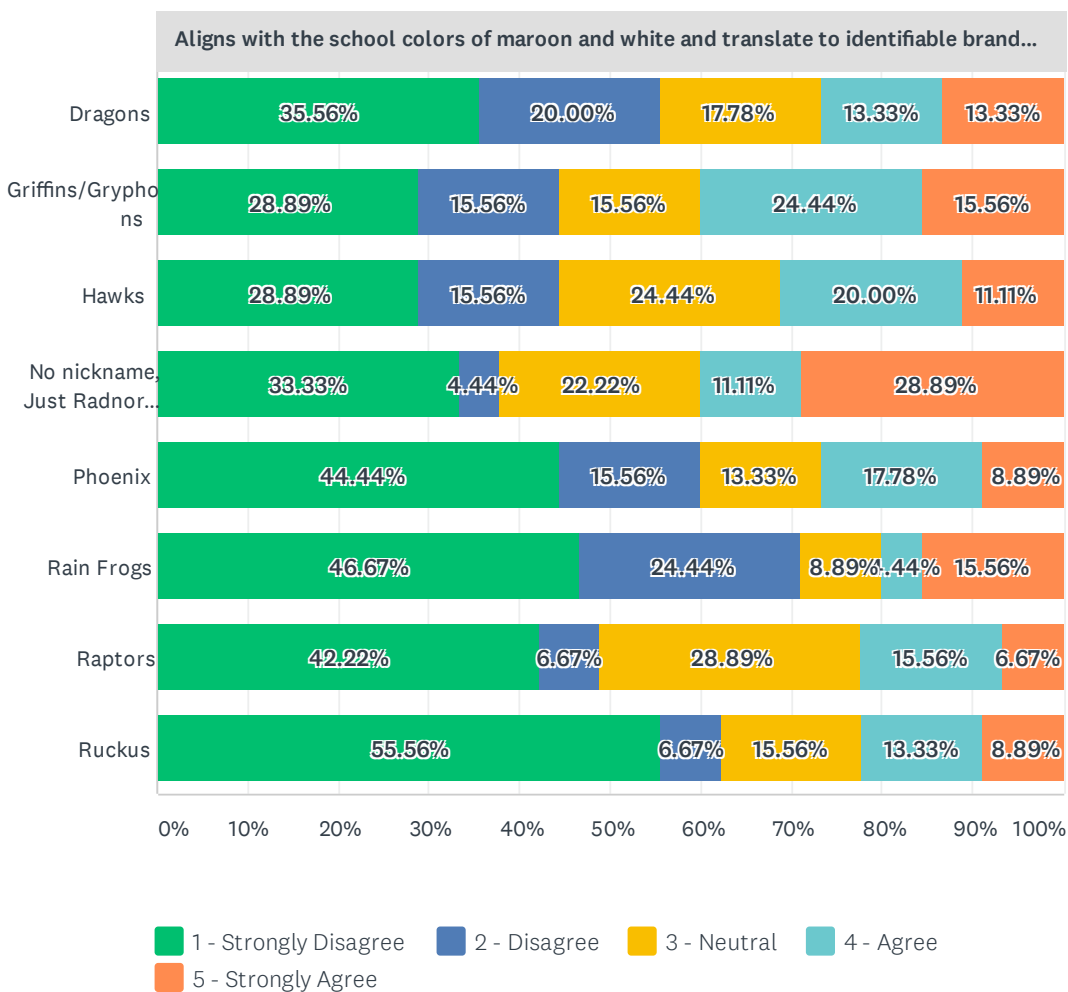

Q4 Please rate the eight (8) nickname options below, selected by the Mascot Selection and Rebranding Committee for feedback from stakeholder focus groups, on a scale of 1-5 as the nickname relates to the six (6) guiding principles established by the committee for the new nickname of RHS and RMS.

Answered: 45 Skipped: 0

Focus Groups on RHS and RMS New Nickname Options

Focus Groups on RHS and RMS New Nickname Options

Focus Groups on RHS and RMS New Nickname Options

Focus Groups on RHS and RMS New Nickname Options

Focus Groups on RHS and RMS New Nickname Options

Aligns with the school colors of maroon and white and translate to identifiable branding							
	1 - STRONGLY DISAGREE	2 - DISAGREE	3 - NEUTRAL	4 - AGREE	5 - STRONGLY AGREE	TOTAL	
Dragons	35.56%	20.00%	17.78%	13.33%	13.33%	16	9
Griffins/Gryphons	28.89%	15.56%	15.56%	24.44%	15.56%	13	7
Hawks	28.89%	15.56%	24.44%	20.00%	11.11%	13	7
No nickname, Just Radnor with "R" as the logo	33.33%	4.44%	22.22%	11.11%	28.89%	15	2
Phoenix	44.44%	15.56%	13.33%	17.78%	8.89%	20	7
Rain Frogs	46.67%	24.44%	8.89%	4.44%	15.56%	21	11
Raptors	42.22%	6.67%	28.89%	15.56%	6.67%	19	3
Ruckus	55.56%	6.67%	15.56%	13.33%	8.89%	25	3