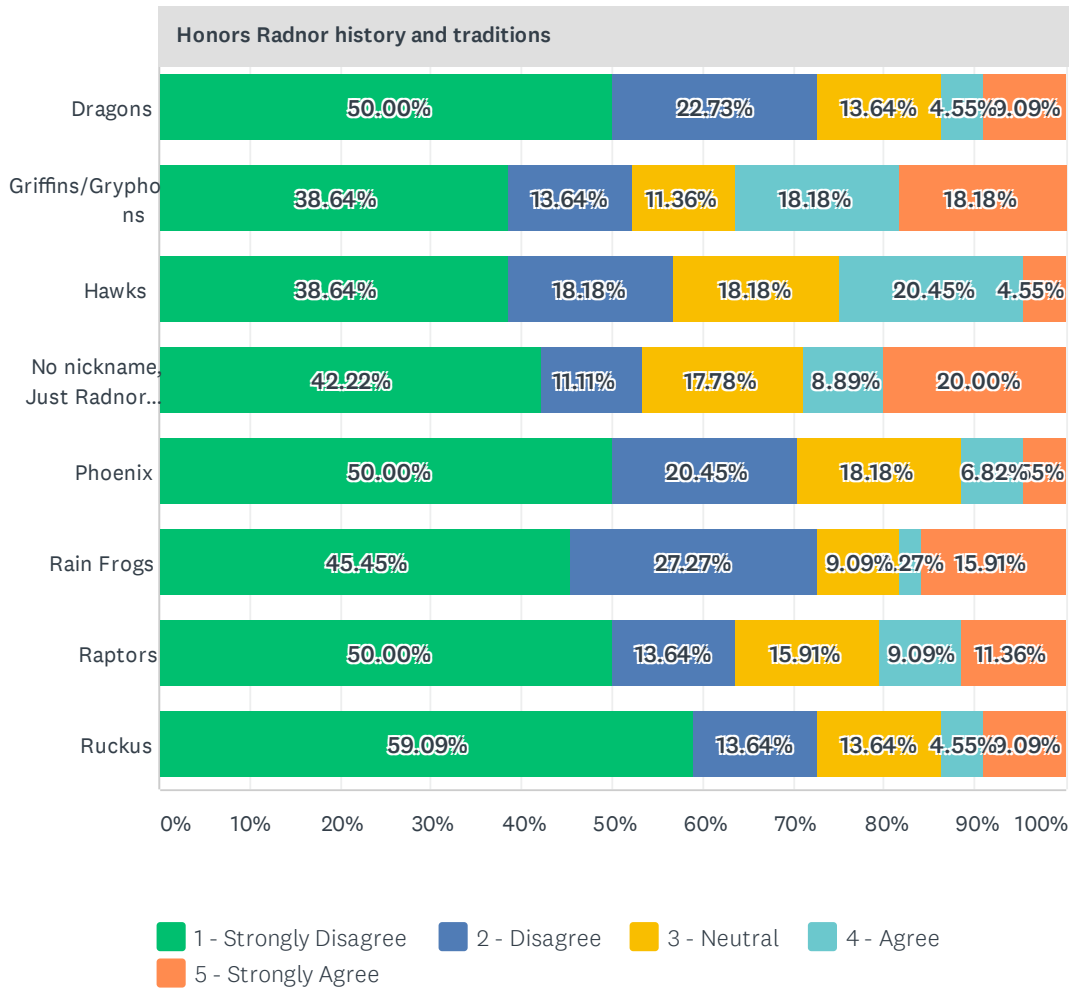

Q4 Please rate the eight (8) nickname options below, selected by the Mascot Selection and Rebranding Committee for feedback from stakeholder focus groups, on a scale of 1-5 as the nickname relates to the six (6) guiding principles established by the committee for the new nickname of RHS and RMS.

Answered: 45 Skipped: 0

Focus Groups on RHS and RMS New Nickname Options

Focus Groups on RHS and RMS New Nickname Options

Focus Groups on RHS and RMS New Nickname Options

Focus Groups on RHS and RMS New Nickname Options

Focus Groups on RHS and RMS New Nickname Options

Aligns with the school colors of maroon and white and translate to identifiable branding							
	1 - STRONGLY DISAGREE	2 - DISAGREE	3 - NEUTRAL	4 - AGREE	5 - STRONGLY AGREE	TOTAL	
Dragons	35.56%	20.00%	17.78%	13.33%	13.33%	16	9
Griffins/Gryphons	28.89%	15.56%	15.56%	24.44%	15.56%	13	7
Hawks	28.89%	15.56%	24.44%	20.00%	11.11%	13	7
No nickname, Just Radnor with "R" as the logo	33.33%	4.44%	22.22%	11.11%	28.89%	15	2
Phoenix	44.44%	15.56%	13.33%	17.78%	8.89%	20	7
Rain Frogs	46.67%	24.44%	8.89%	4.44%	15.56%	21	11
Raptors	42.22%	6.67%	28.89%	15.56%	6.67%	19	3
Ruckus	55.56%	6.67%	15.56%	13.33%	8.89%	25	3