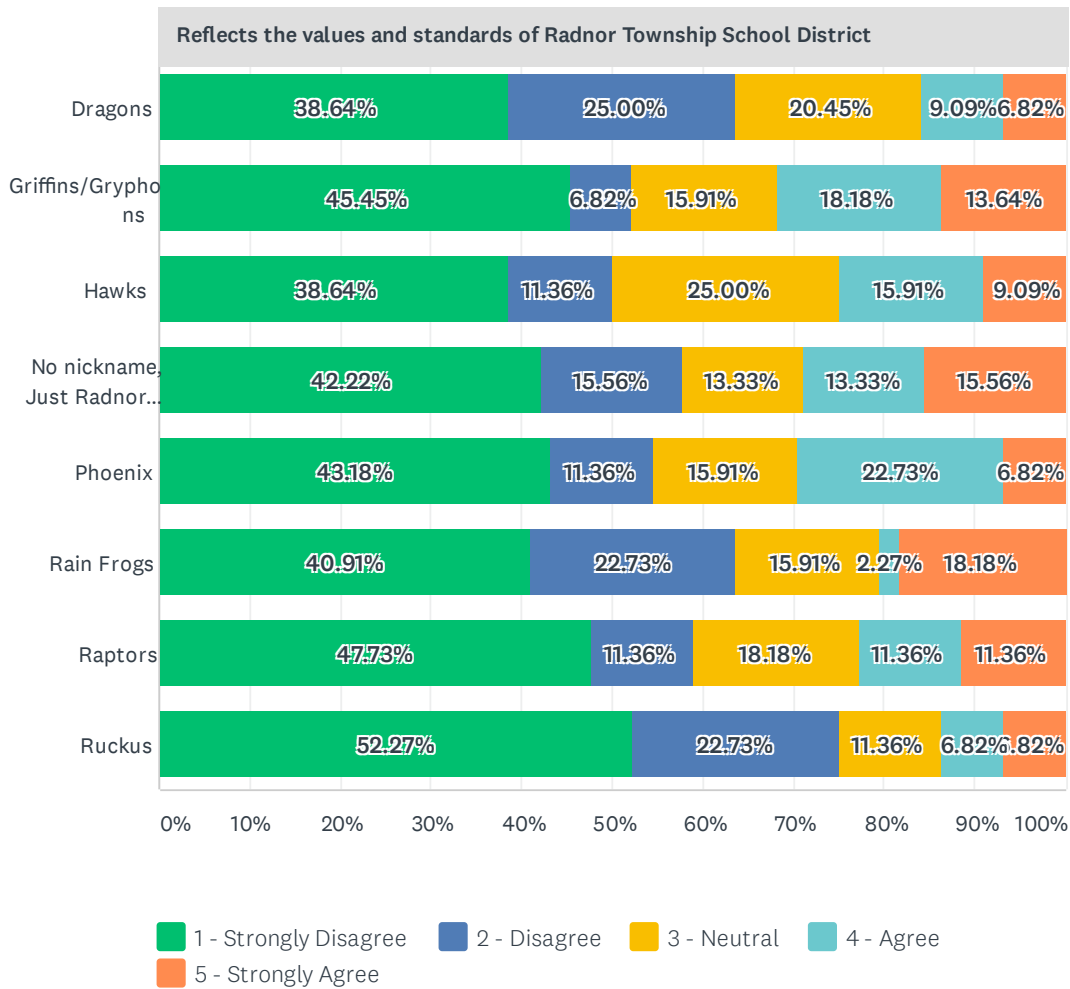

Q4 Please rate the eight (8) nickname options below, selected by the Mascot Selection and Rebranding Committee for feedback from stakeholder focus groups, on a scale of 1-5 as the nickname relates to the six (6) guiding principles established by the committee for the new nickname of RHS and RMS.

Answered: 45 Skipped: 0

Focus Groups on RHS and RMS New Nickname Options

Focus Groups on RHS and RMS New Nickname Options

Focus Groups on RHS and RMS New Nickname Options

Focus Groups on RHS and RMS New Nickname Options

Focus Groups on RHS and RMS New Nickname Options

Aligns with the school colors of maroon and white and translate to identifiable branding							
	1 - STRONGLY DISAGREE	2 - DISAGREE	3 - NEUTRAL	4 - AGREE	5 - STRONGLY AGREE	TOTAL	
Dragons	35.56%	20.00%	17.78%	13.33%	13.33%	16	9
Griffins/Gryphons	28.89%	15.56%	15.56%	24.44%	15.56%	13	7
Hawks	28.89%	15.56%	24.44%	20.00%	11.11%	13	7
No nickname, Just Radnor with "R" as the logo	33.33%	4.44%	22.22%	11.11%	28.89%	15	2
Phoenix	44.44%	15.56%	13.33%	17.78%	8.89%	20	7
Rain Frogs	46.67%	24.44%	8.89%	4.44%	15.56%	21	11
Raptors	42.22%	6.67%	28.89%	15.56%	6.67%	19	3
Ruckus	55.56%	6.67%	15.56%	13.33%	8.89%	25	3