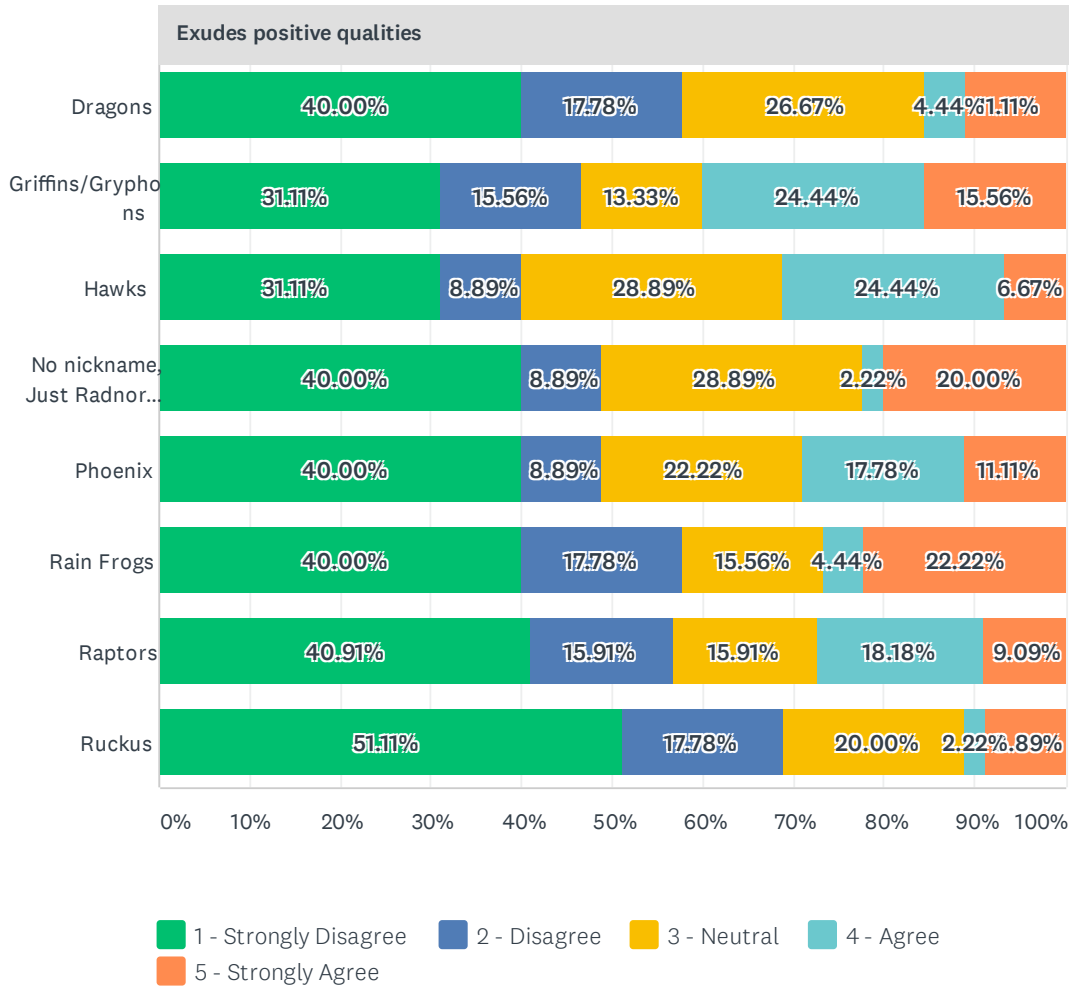

Q4 Please rate the eight (8) nickname options below, selected by the Mascot Selection and Rebranding Committee for feedback from stakeholder focus groups, on a scale of 1-5 as the nickname relates to the six (6) guiding principles established by the committee for the new nickname of RHS and RMS.

Answered: 45 Skipped: 0

Focus Groups on RHS and RMS New Nickname Options

Focus Groups on RHS and RMS New Nickname Options

Focus Groups on RHS and RMS New Nickname Options

Focus Groups on RHS and RMS New Nickname Options