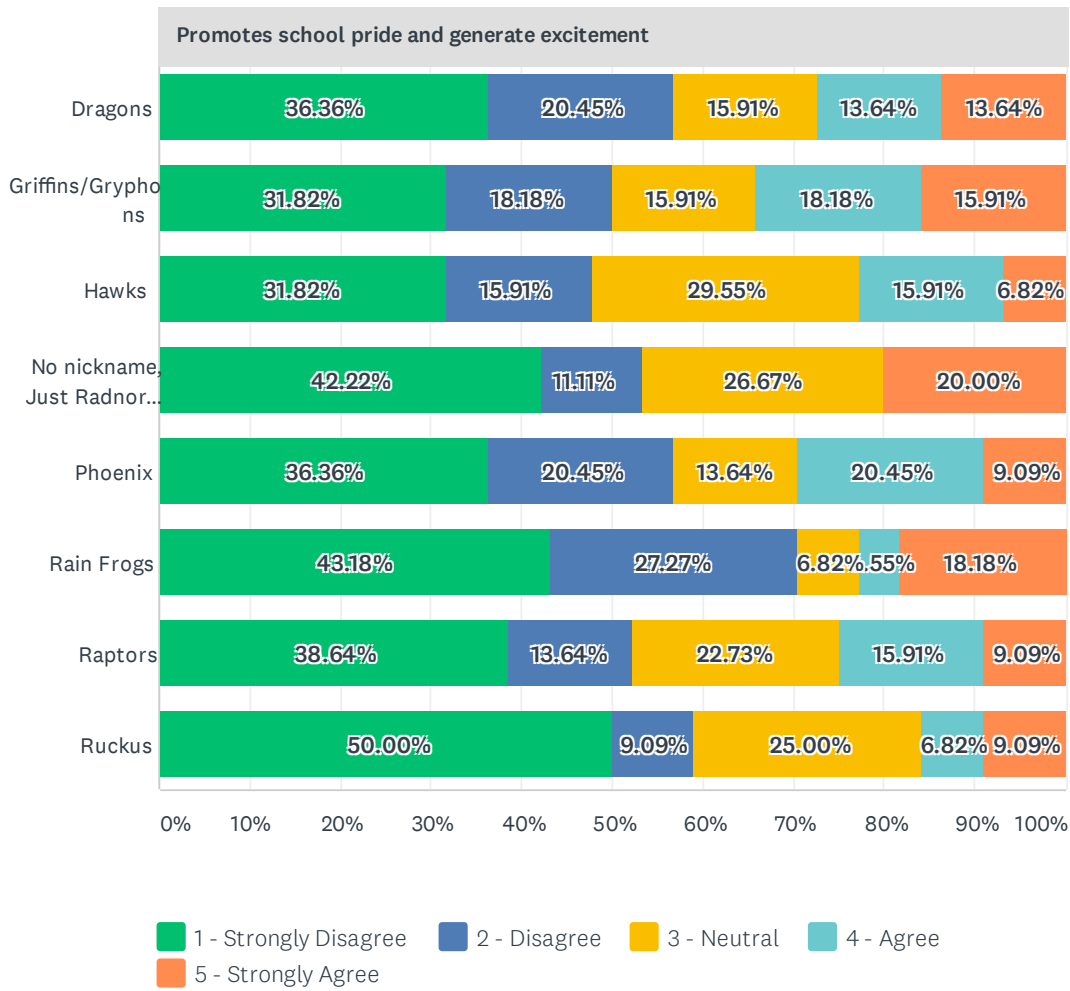

Q4 Please rate the eight (8) nickname options below, selected by the Mascot Selection and Rebranding Committee for feedback from stakeholder focus groups, on a scale of 1-5 as the nickname relates to the six (6) guiding principles established by the committee for the new nickname of RHS and RMS.

Answered: 45 Skipped: 0

Focus Groups on RHS and RMS New Nickname Options

Focus Groups on RHS and RMS New Nickname Options

Focus Groups on RHS and RMS New Nickname Options

Focus Groups on RHS and RMS New Nickname Options