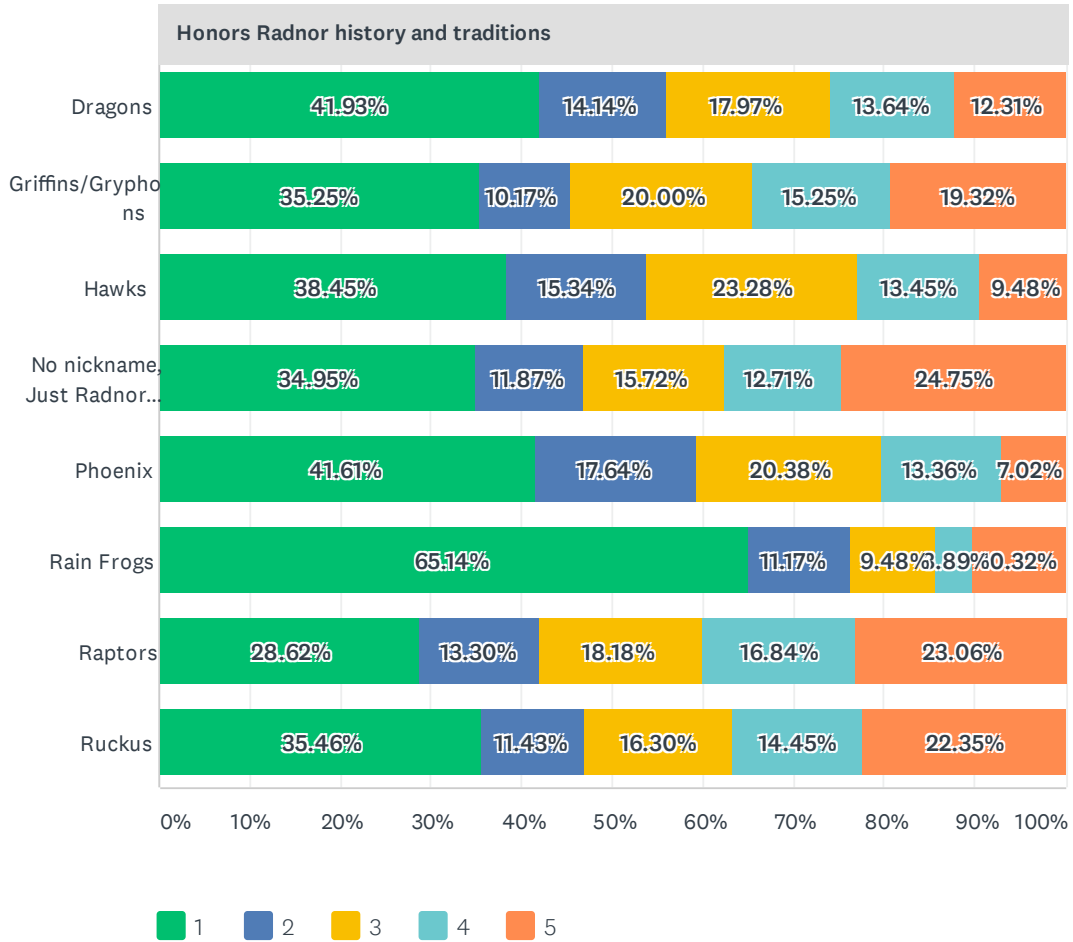

Q3 Please rate the eight (8) nickname options below, put forth by the Mascot Selection and Rebranding Committee for feedback from students, on a scale of 1-5 as the nickname relates to the six (6) guiding principles established by the committee for the new nickname of RHS and RMS. 1 - Strongly Disagree 2 - Disagree 3 - Neutral 4 - Agree 5 - Strongly Agree

Answered: 621 Skipped: 0

Student Feedback Survey: RHS and RMS New Nickname Options

Student Feedback Survey: RHS and RMS New Nickname Options

Student Feedback Survey: RHS and RMS New Nickname Options

Student Feedback Survey: RHS and RMS New Nickname Options