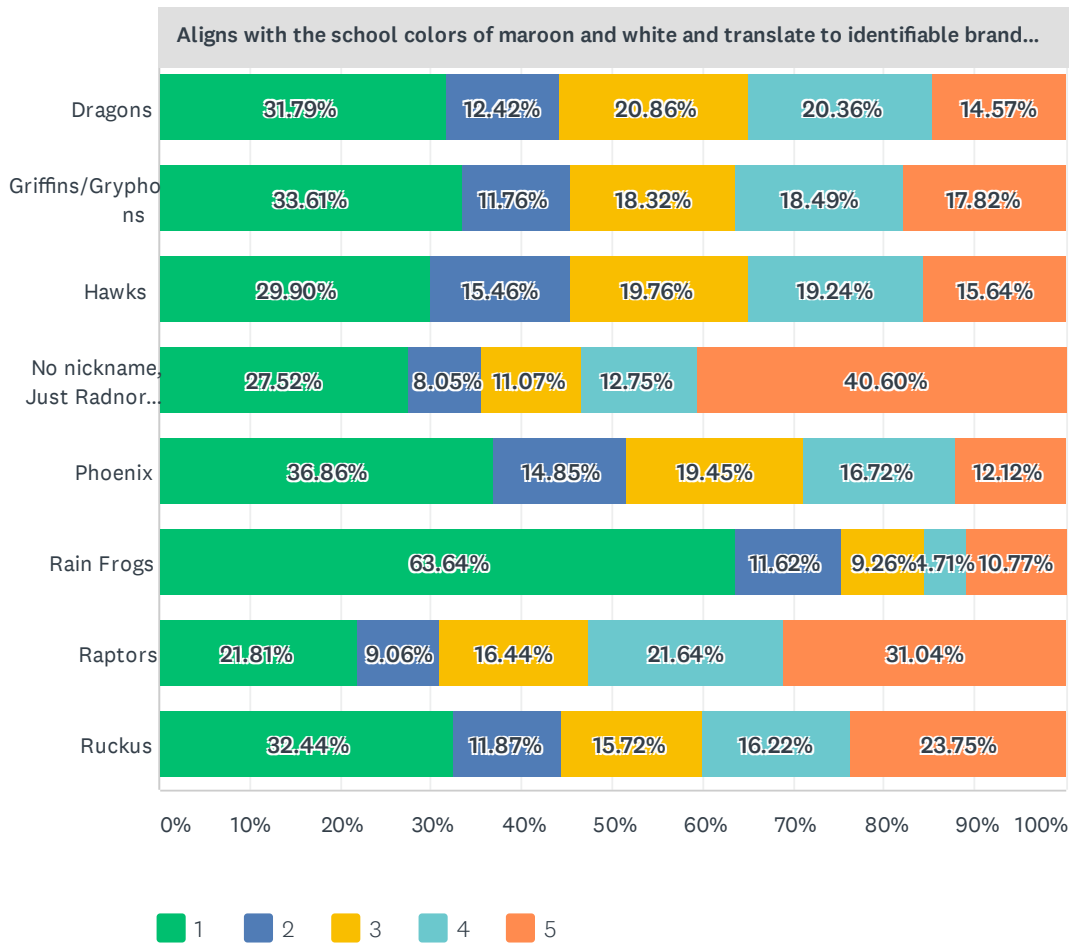

Q3 Please rate the eight (8) nickname options below, put forth by the Mascot Selection and Rebranding Committee for feedback from students, on a scale of 1-5 as the nickname relates to the six (6) guiding principles established by the committee for the new nickname of RHS and RMS. 1 - Strongly Disagree 2 - Disagree 3 - Neutral 4 - Agree 5 - Strongly Agree

Answered: 621 Skipped: 0

Student Feedback Survey: RHS and RMS New Nickname Options

Student Feedback Survey: RHS and RMS New Nickname Options

Student Feedback Survey: RHS and RMS New Nickname Options

Student Feedback Survey: RHS and RMS New Nickname Options