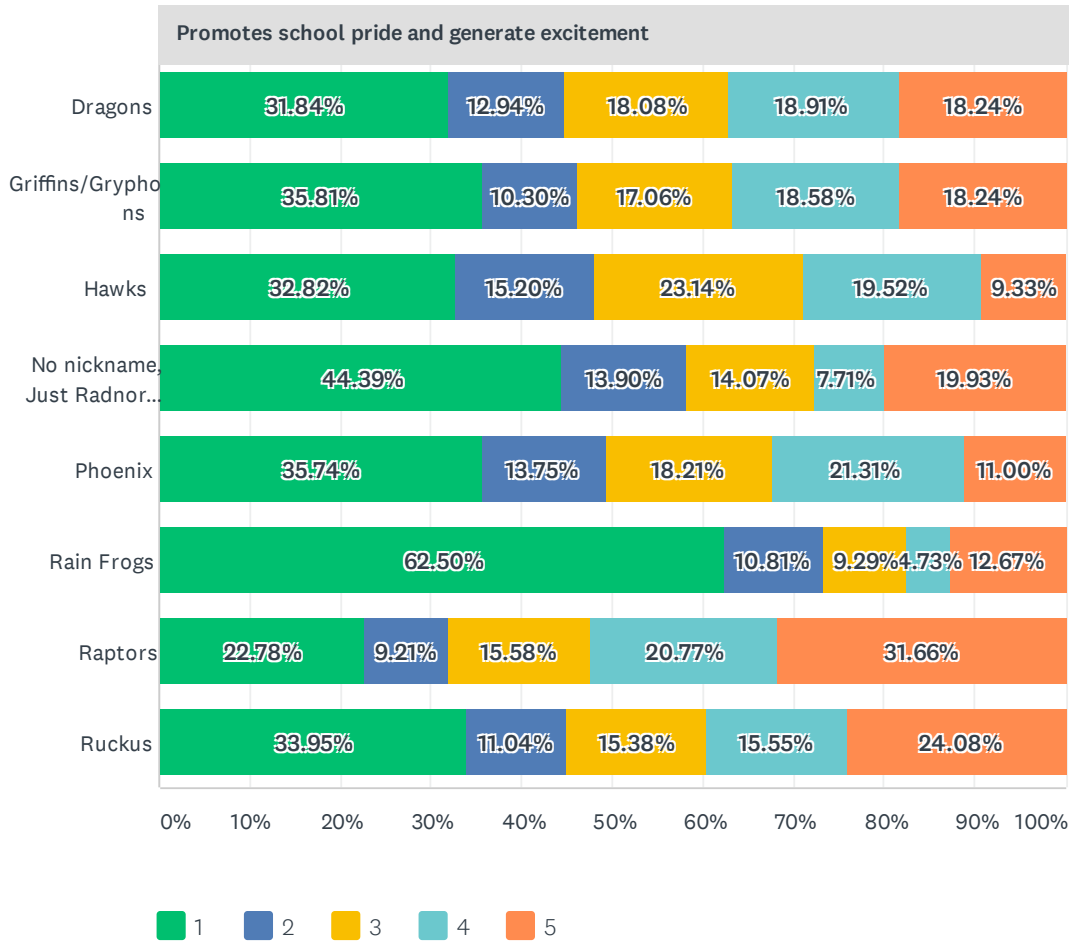

Q3 Please rate the eight (8) nickname options below, put forth by the Mascot Selection and Rebranding Committee for feedback from students, on a scale of 1-5 as the nickname relates to the six (6) guiding principles established by the committee for the new nickname of RHS and RMS. 1 - Strongly Disagree 2 - Disagree 3 - Neutral 4 - Agree 5 - Strongly Agree

Answered: 621 Skipped: 0

Student Feedback Survey: RHS and RMS New Nickname Options

Student Feedback Survey: RHS and RMS New Nickname Options

Student Feedback Survey: RHS and RMS New Nickname Options

Student Feedback Survey: RHS and RMS New Nickname Options