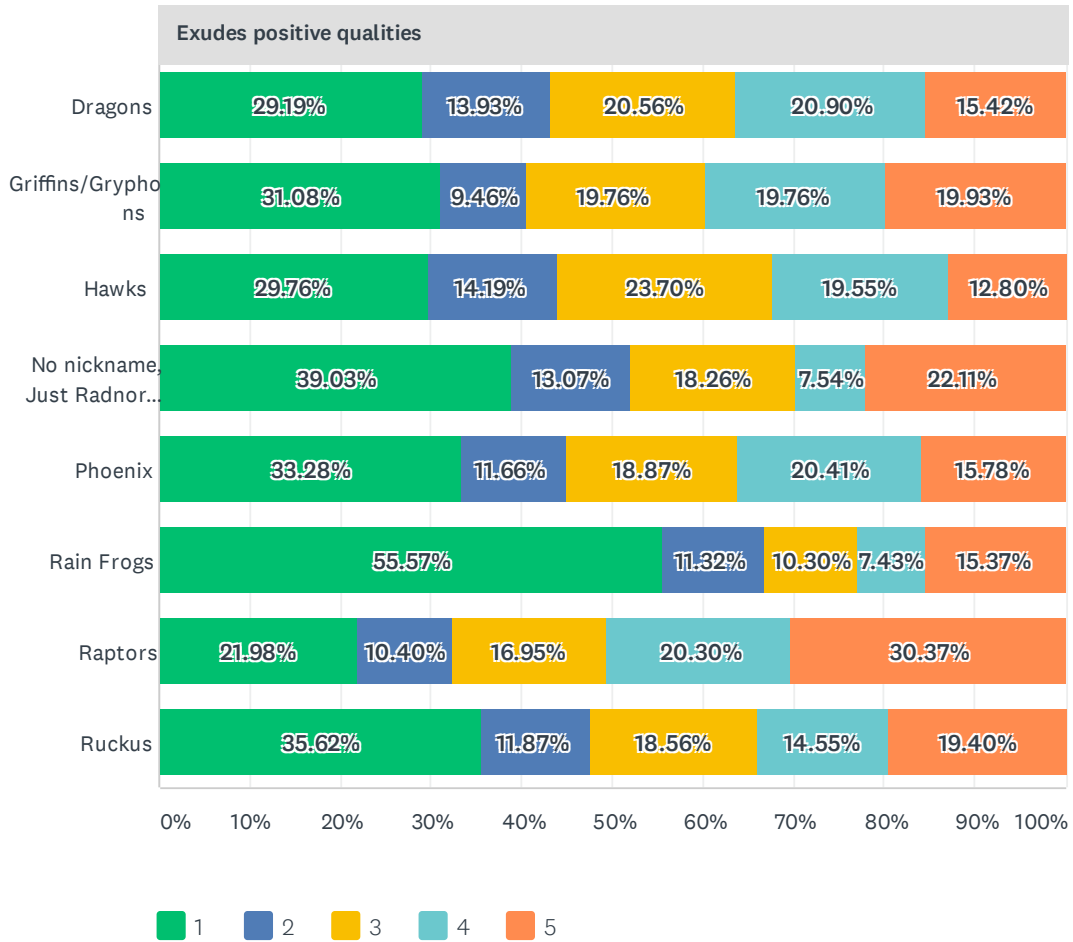

Q3 Please rate the eight (8) nickname options below, put forth by the Mascot Selection and Rebranding Committee for feedback from students, on a scale of 1-5 as the nickname relates to the six (6) guiding principles established by the committee for the new nickname of RHS and RMS. 1 - Strongly Disagree 2 - Disagree 3 - Neutral 4 - Agree 5 - Strongly Agree

Answered: 621 Skipped: 0

Student Feedback Survey: RHS and RMS New Nickname Options

Student Feedback Survey: RHS and RMS New Nickname Options

Student Feedback Survey: RHS and RMS New Nickname Options

Student Feedback Survey: RHS and RMS New Nickname Options