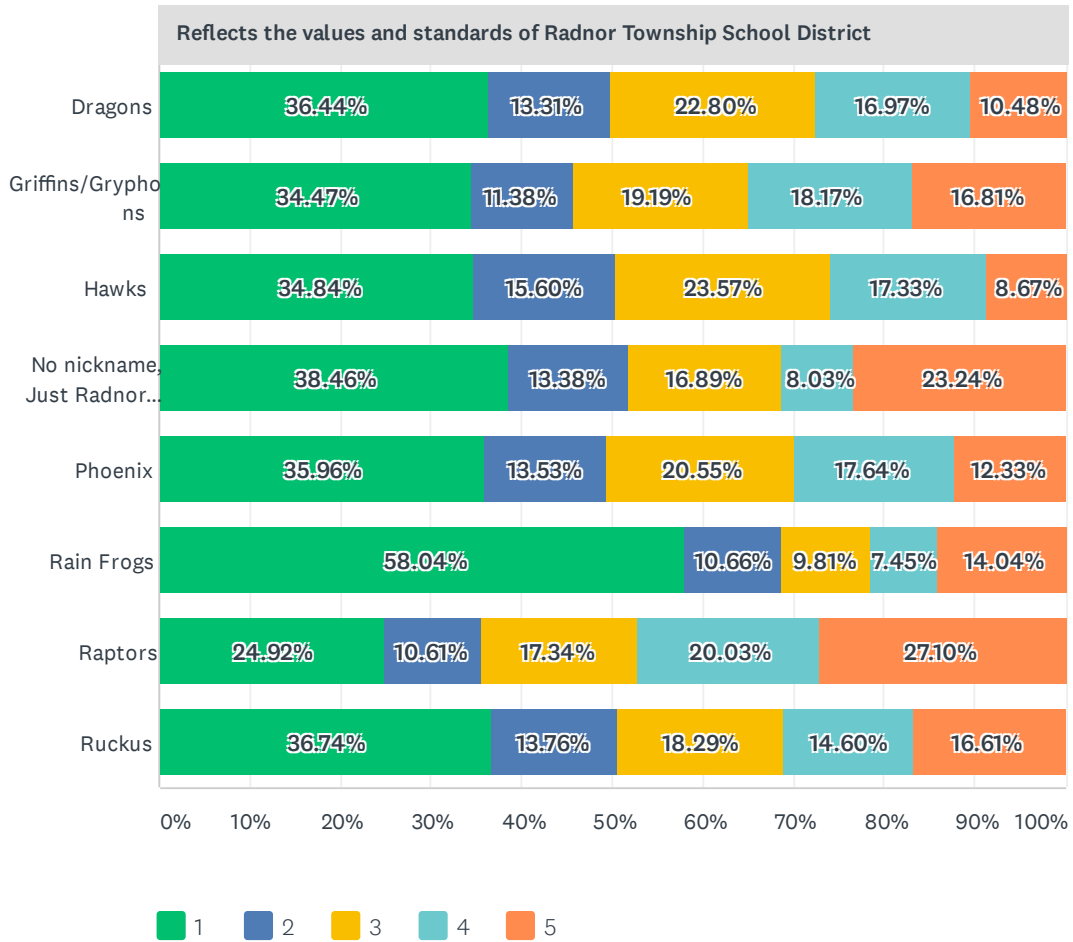

Answered: 621 Skipped: 0

Student Feedback Survey: RHS and RMS New Nickname Options

Student Feedback Survey: RHS and RMS New Nickname Options

Student Feedback Survey: RHS and RMS New Nickname Options

Student Feedback Survey: RHS and RMS New Nickname Options