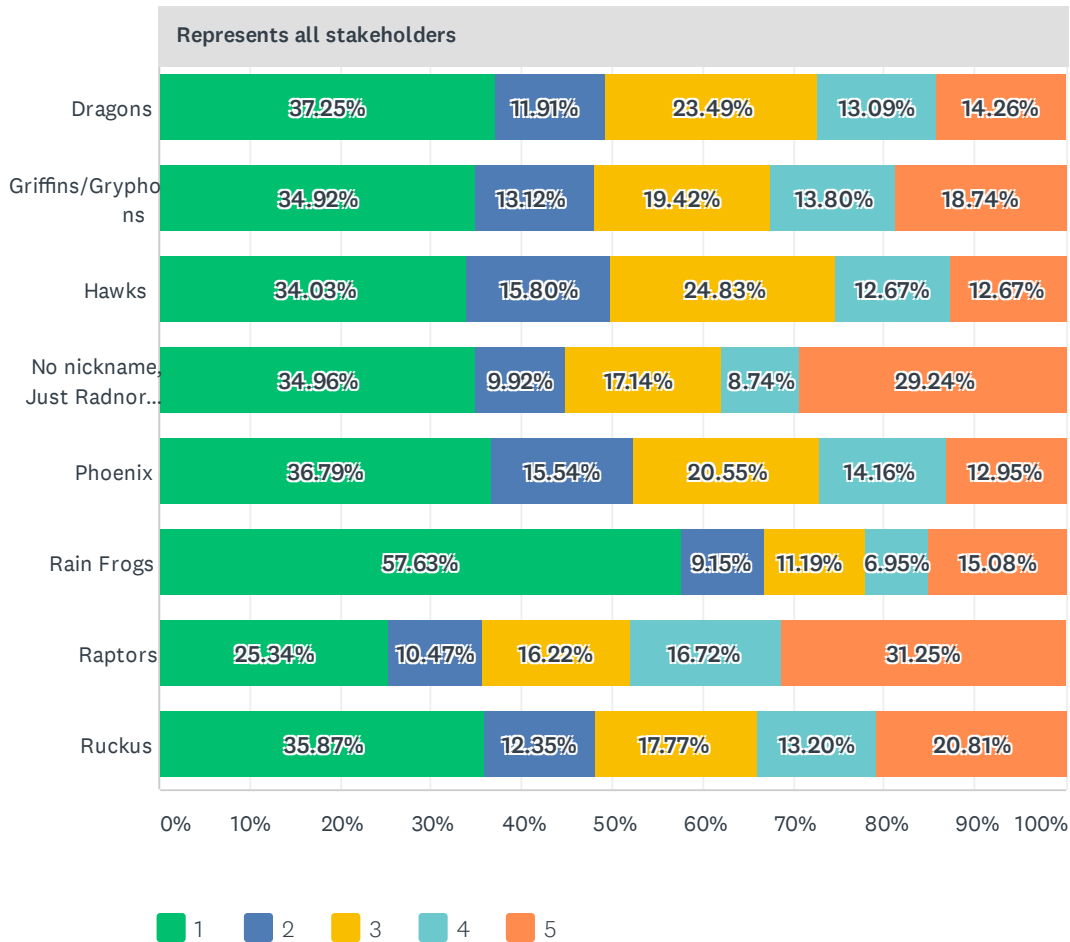

Answered: 621 Skipped: 0

Student Feedback Survey: RHS and RMS New Nickname Options

Student Feedback Survey: RHS and RMS New Nickname Options

Student Feedback Survey: RHS and RMS New Nickname Options

Student Feedback Survey: RHS and RMS New Nickname Options

Student Feedback Survey: RHS and RMS New Nickname Options

Aligns with the school colors of maroon and white and translate to identifiable branding						
	1	2	3	4	5	TOTAL
Dragons	31.79% 192	12.42% 75	20.86% 126	20.36% 123	14.57% 88	604
Griffins/Gryphons	33.61% 200	11.76% 70	18.32% 109	18.49% 110	17.82% 106	595
Hawks	29.90% 174	15.46% 90	19.76% 115	19.24% 112	15.64% 91	582
No nickname, Just Radnor with "R" as the logo	27.52% 164	8.05% 48	11.07% 66	12.75% 76	40.60% 242	596
Phoenix	36.86% 216	14.85% 87	19.45% 114	16.72% 98	12.12% 71	586
Rain Frogs	63.64% 378	11.62% 69	9.26% 55	4.71% 28	10.77% 64	594
Raptors	21.81% 130	9.06% 54	16.44% 98	21.64% 129	31.04% 185	596
Ruckus	32.44% 194	11.87% 71	15.72% 94	16.22% 97	23.75% 142	598